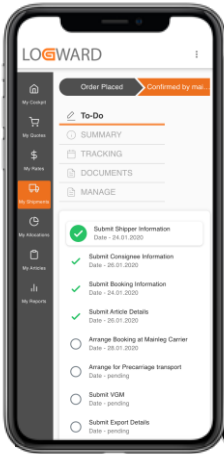

Get up to speed about Logward...

LOGWARD

Full operational power on ground level

An end-to-end overview at 10,000 feet

predict
bottlenecks

reduce errors and deviations in
your supply chain

integrate with customers and
share detailed order
information at any time

enhance strategic
partnerships

follow and **manage** your true
cost drivers in real-time

Full operational power on ground level

An end-to-end overview at 10,000 feet

Control Tower

1	EJhbaaDQYR	booking-complete	19.12.18	19.12.18	HLCU	DEHAM	NOOSL	969188	San Clemente	942N
2	lgnTahp9EaDQ	booking-complete	19.12.18	19.12.18	CMDU	DEHAM	UMFAD	969188	San Clemente	Q69515170
3	89r9y9FDZ9V	booking-complete	20.12.18	20.12.18	CMDU	DEHAM	ID8UB	9467287	Cruz Mars	QFFAYE151
4	wDex1S48FY	booking-complete	20.12.18	20.12.18	CMDU	DEHAM	NKDO	9777989	Vulparus Express	0WCARJ151
5	zooD78YFTD	booking-complete	04.01.19	04.01.19	SAPM	DEBRV	USORP	8298988	Maersk Ohio	942W
6	R8Z9aa3C2u	booking-complete	07.01.19	07.01.19	HLCU	DEHAM	USSAV	9337814	NYK Daigo	
7	hpOV8W679YD	booking-complete	07.01.19	07.01.19	HLCU	DEHAM	SE8TO	9708849	Al Naoi	
8	8bq4CLFZamr	booking-complete	07.01.19	07.01.19	CMDU	DEHAM	VANPH	9737474	Tokyo	

Shipment Locations

Rate
Management

Transport
Management

Allocation
Management

Order
Management

Performance
Management