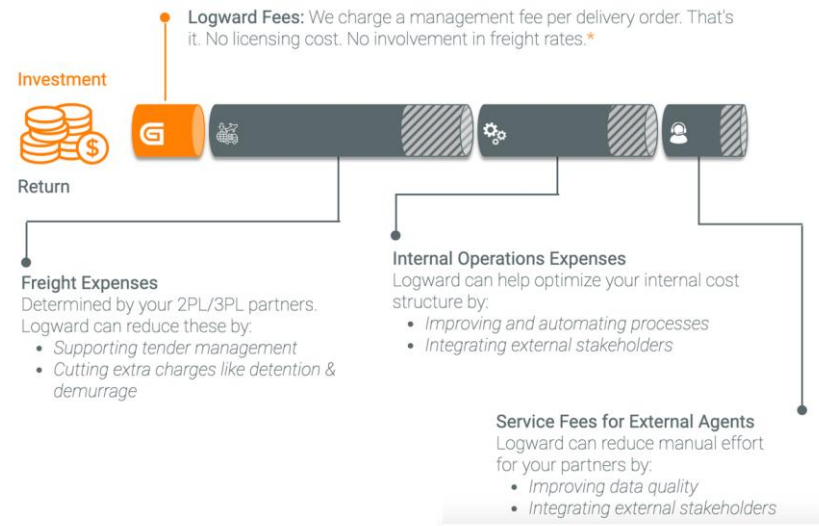

Get up to speed about Logward...

LOGWARD

Full operational power on ground level

An end-to-end overview at 10,000 feet

predict
bottlenecks

reduce errors and deviations in
your supply chain

integrate with customers and
share detailed order
information at any time

enhance strategic
partnerships

follow and **manage** your true
cost drivers in real-time

Full operational power on ground level

An end-to-end overview at 10,000 feet

Control Tower

1	EJhbaaDQYR	booking-complete	19.12.18	19.12.18	HLCU	DEHAM	NOOSL	969188	San Clemente	942N
2	lgnTahp9EaDQ	booking-complete	19.12.18	19.12.18	CMDU	DEHAM	UMFAD	969188	San Clemente	Q69515170
3	89r9y9FDZ9V	booking-complete	20.12.18	20.12.18	CMDU	DEHAM	ID8UB	9467287	Cruz Mars	QFFAYE151
4	wDex1S48FY	booking-complete	20.12.18	20.12.18	CMDU	DEHAM	NKDO	9777989	Vulparus Express	0WCARJ151
5	zooD78YFTD	booking-complete	04.01.19	04.01.19	SAPM	DEBRV	USORP	8298988	Maersk Ohio	942W
6	R8Z9aa3C2u	booking-complete	07.01.19	07.01.19	HLCU	DEHAM	USSAV	9337814	NYK Daigo	
7	hpOV8W679YD	booking-complete	07.01.19	07.01.19	HLCU	DEHAM	SE8TO	9708849	Al Naoi	
8	8bq4CLFZamr	booking-complete	07.01.19	07.01.19	CMDU	DEHAM	VANPH	9737474	Tokyo	

Shipment Locations

Rate
Management

Transport
Management

Allocation
Management

Order
Management

Performance
Management