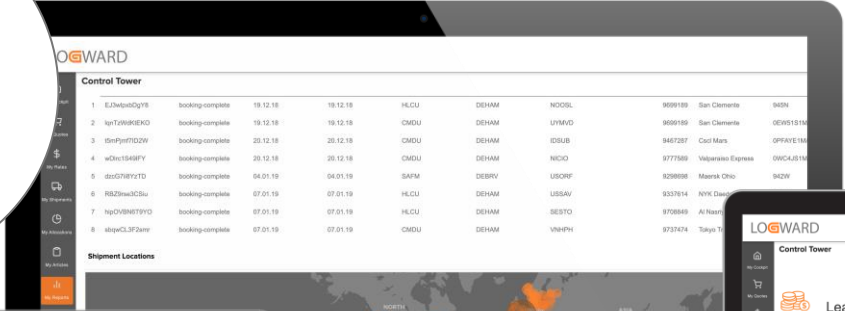

Get up to speed about Logward...

LOGWARD

Full operational power on ground level

An end-to-end overview at 10,000 feet

predict
bottlenecks

reduce errors and deviations in
your supply chain

integrate with customers and
share detailed order
information at any time

enhance strategic
partnerships

follow and **manage** your true
cost drivers in real-time

Full operational power on ground level

An end-to-end overview at 10,000 feet

Control Tower

1	EJhbaaDQYR	booking-complete	19.12.18	19.12.18	HLCU	DEHAM	NOOSL	969188	San Clemente	942N
2	lgnTahp9EaDQ	booking-complete	19.12.18	19.12.18	CMDU	DEHAM	UMFAD	969188	San Clemente	Q69515170
3	89r9y9FDZ9V	booking-complete	20.12.18	20.12.18	CMDU	DEHAM	ID8UB	9467287	Cruz Mars	QFFAYE151
4	wDex1S48FY	booking-complete	20.12.18	20.12.18	CMDU	DEHAM	NKDO	9777989	Vulparus Express	0WCARJ151
5	zooD78YFTD	booking-complete	04.01.19	04.01.19	SAPM	DEBRV	USORP	8298988	Maersk Ohio	942W
6	R8Z9aa3C2u	booking-complete	07.01.19	07.01.19	HLCU	DEHAM	USSAV	9337814	NYK Daigo	
7	hpOV8W679YD	booking-complete	07.01.19	07.01.19	HLCU	DEHAM	SE8TO	9708849	Al Naoi	
8	8bq4CLFZamr	booking-complete	07.01.19	07.01.19	CMDU	DEHAM	VANPH	9737474	Tokyo	

Shipment Locations

Rate
Management

Transport
Management

Allocation
Management

Order
Management

Performance
Management