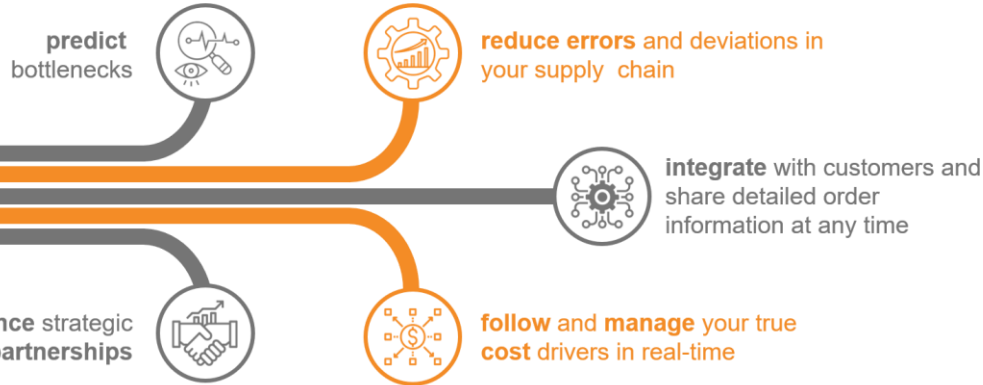

Get up to speed about Logward...

LOGWARD

Full operational power on ground level

An end-to-end overview at 10,000 feet

predict
bottlenecks

reduce errors and deviations in
your supply chain

integrate with customers and
share detailed order
information at any time

enhance strategic
partnerships

follow and **manage** your true
cost drivers in real-time

Full operational power on ground level

An end-to-end overview at 10,000 feet

Control Tower

1	EJhbaaDQYR	booking-complete	19.12.18	19.12.18	HLCU	DEHAM	NOOSL	969188	San Clemente	942N
2	lgnTahp9EaDQ	booking-complete	19.12.18	19.12.18	CMDU	DEHAM	UMFAD	969188	San Clemente	Q69515170
3	89r9y9FDZ9V	booking-complete	20.12.18	20.12.18	CMDU	DEHAM	ID8UB	9467287	Cruz Mars	QFFAYE151
4	wDex1S48FY	booking-complete	20.12.18	20.12.18	CMDU	DEHAM	NKDO	9777989	Vulparus Express	0WCARJ151
5	zooD78YFTD	booking-complete	04.01.19	04.01.19	SAPM	DEBRV	USORP	8298988	Maersk Ohio	942W
6	R8Z9aa3C2u	booking-complete	07.01.19	07.01.19	HLCU	DEHAM	USSAV	9337814	NYK Daigo	
7	hpOV8W679YD	booking-complete	07.01.19	07.01.19	HLCU	DEHAM	SE8TO	9708849	Al Naoi	
8	8bq4CLFZamr	booking-complete	07.01.19	07.01.19	CMDU	DEHAM	VANPH	9737474	Tokyo	

Shipment Locations

Rate
Management

Transport
Management

Allocation
Management

Order
Management

Performance
Management