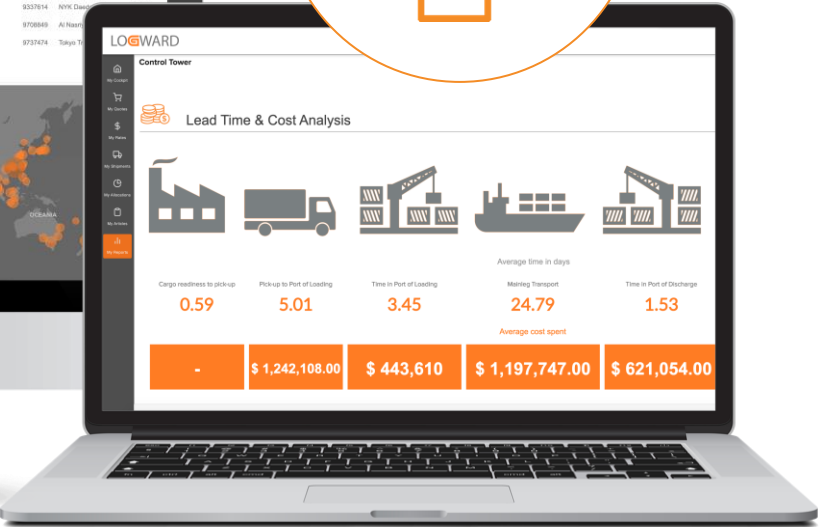

Get up to speed about Logward...

LOGWARD

Full operational power on ground level

An end-to-end overview at 10,000 feet

predict
bottlenecks

reduce errors and deviations in
your supply chain

integrate with customers and
share detailed order
information at any time

enhance strategic
partnerships

follow and **manage** your true
cost drivers in real-time

Full operational power on ground level

An end-to-end overview at 10,000 feet

Control Tower

1	EJhbaaDQYR	booking-complete	19.12.18	19.12.18	HLCU	DEHAM	NOOSL	969188	San Clemente	942N
2	lgnTahp9EaDQ	booking-complete	19.12.18	19.12.18	CMDU	DEHAM	UMFAD	969188	San Clemente	Q69515170
3	89r9y9FDZ9V	booking-complete	20.12.18	20.12.18	CMDU	DEHAM	ID8UB	9467287	Cruz Mars	QFFAYE151
4	wDex1S48FY	booking-complete	20.12.18	20.12.18	CMDU	DEHAM	NKDO	9777989	Vulparus Express	0WCARJ151
5	zooD78YFTD	booking-complete	04.01.19	04.01.19	SAPM	DEBRV	USORP	8298988	Maersk Ohio	942W
6	R8Z9aa3C2u	booking-complete	07.01.19	07.01.19	HLCU	DEHAM	USSAV	9337814	NYK Daigo	
7	hpOV8W679YD	booking-complete	07.01.19	07.01.19	HLCU	DEHAM	SE8TO	9708849	Al Naoi	
8	8bq4CLFZamr	booking-complete	07.01.19	07.01.19	CMDU	DEHAM	VANPH	9737474	Tokyo	

Shipment Locations

Rate
Management

Transport
Management

Allocation
Management

Order
Management

Performance
Management