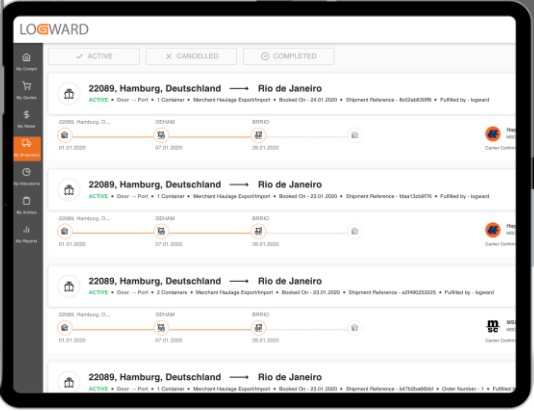

Get up to speed about Logward...

LOGWARD

Full operational power on ground level

An end-to-end overview at 10,000 feet

predict
bottlenecks

reduce errors and deviations in
your supply chain

integrate with customers and
share detailed order
information at any time

enhance strategic
partnerships

follow and **manage** your true
cost drivers in real-time

Full operational power on ground level

An end-to-end overview at 10,000 feet

Control Tower

1	EJhbaaDQYR	booking-complete	19.12.18	19.12.18	HLCU	DEHAM	NOOSL	969188	San Clemente	942N
2	lgnTahp9EaDQ	booking-complete	19.12.18	19.12.18	CMDU	DEHAM	UMFAD	969188	San Clemente	Q69515170
3	89r9y9FDZ9V	booking-complete	20.12.18	20.12.18	CMDU	DEHAM	ID8UB	9467287	Cruz Mars	QFFAYE151
4	wDex1S48FY	booking-complete	20.12.18	20.12.18	CMDU	DEHAM	NKDO	9777989	Vulparus Express	0WCARJ151
5	zooD78YFTD	booking-complete	04.01.19	04.01.19	SAPM	DEBRV	USORP	8298988	Maersk Ohio	942W
6	R8Z9aa3C2u	booking-complete	07.01.19	07.01.19	HLCU	DEHAM	USSAV	9337814	NYK Daigo	
7	hpOV8W679YD	booking-complete	07.01.19	07.01.19	HLCU	DEHAM	SE8TO	9708849	Al Naoi	
8	8bq4CLFZamr	booking-complete	07.01.19	07.01.19	CMDU	DEHAM	VANPH	9737474	Tokyo	

Shipment Locations

Rate
Management

Transport
Management

Allocation
Management

Order
Management

Performance
Management