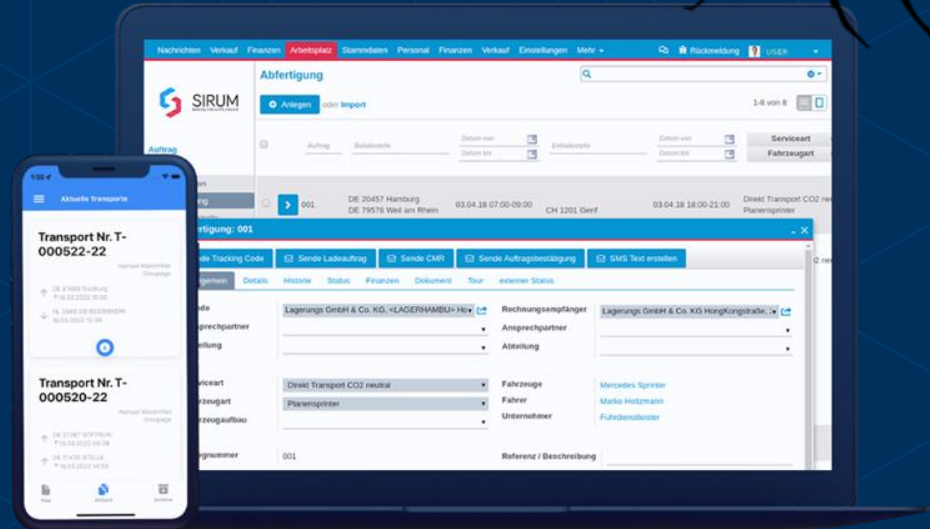

SIRUM TME

Wie uns Ameisen dabei helfen die Transportbranche zu digitalisieren

A close-up photograph of a large colony of ants on a piece of weathered wood. The ants are dark brown with reddish-brown abdomens and are scattered across the wood, some in a dense cluster. The wood has a natural grain and some small holes.