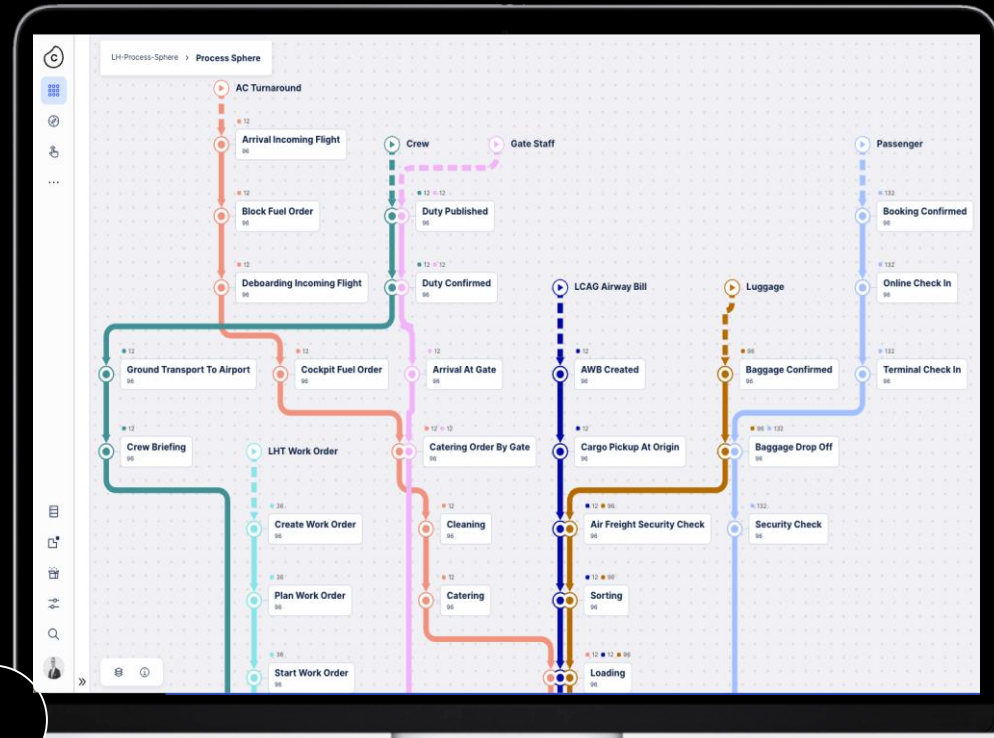

But processes are dependent upon each other

2 Production Orders

1 Sales Order

1 Invoice

3 Picking Orders

2 Shipments

Challenges

- Process reality is more complex than is reflected by single-process views
- Heterogeneity of data between source systems
- Focus on one single object does not fully capture 1:n and m:n relationships between objects

ORACLE®

Microsoft

many system-dependent
event logs

m:n relationships between objects
require many data models

Object Centric Process Mining

From Mining a Single Process to Mining your Entire Business.

01

Mining a digital twin of vs single processes

Celonis captures all business objects, their events and relations to truly analyze end-to-end processes

02

Breaking process boundaries:

Cross-process dependencies can easily be analysed through a universal object-centric data model

03

Less modeling and maintenance effort:

Single-source-of-truth for objects based on business logic & one central data model

04

Easy way to insights:

Answer more questions quicker through system-agnostic apps & guided user journeys