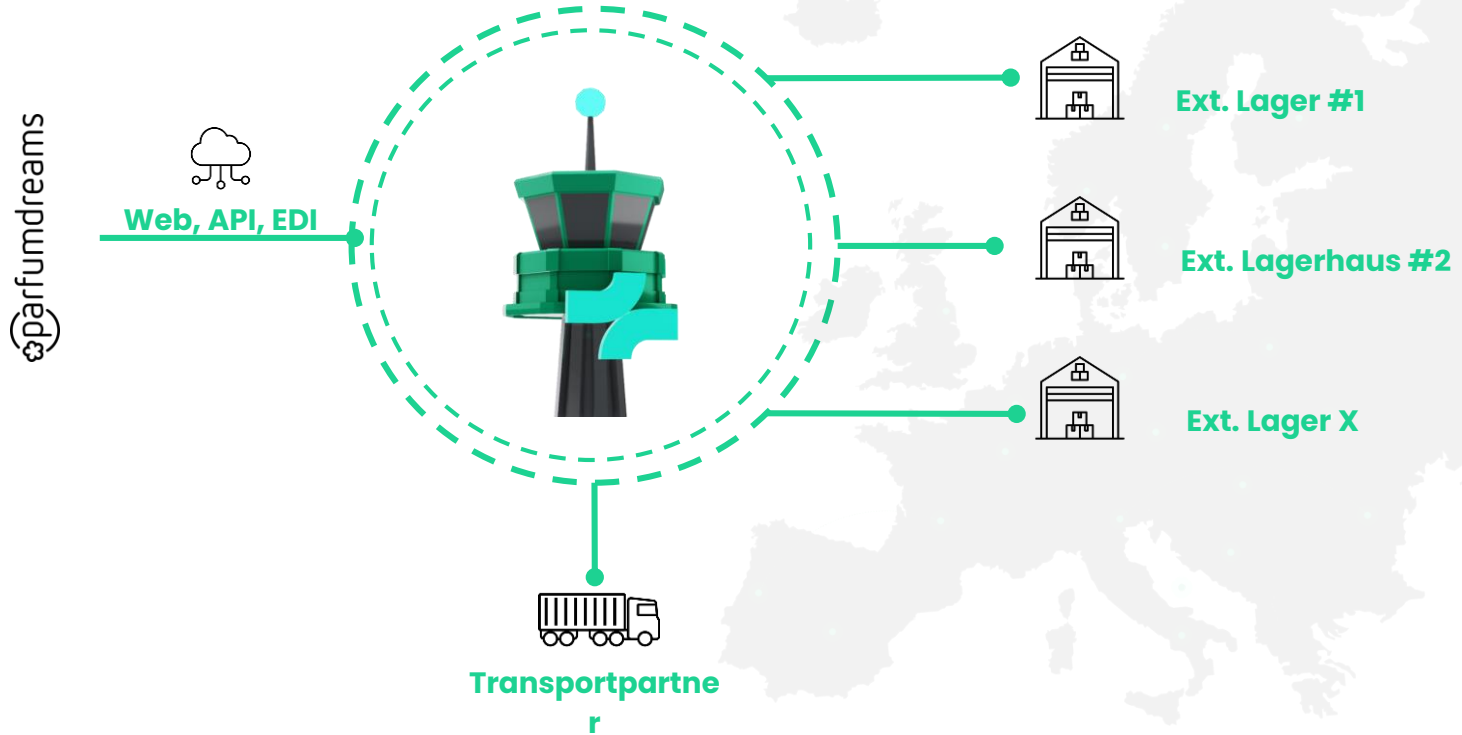

parfumdreams

– Our speakers

parfumdreams

VIRTUELLER CONTROL TOWER

3PL-Management-Plattform

KONNEKTIVITÄT

Harmonisierung bestehender und neuer externer Lager

A photograph of a large industrial warehouse. In the foreground, several wooden pallets are stacked high with cardboard boxes, wrapped in clear plastic. The boxes have white labels. In the background, a white truck is parked with a large orange container on its trailer. The warehouse has a high ceiling with metal beams and a corrugated metal roof. The lighting is bright, suggesting an open bay or large windows.

Herausforderungen Parfumdreams

Keine Bestandsführung

Anbindung an WMS Logistik Partner

Quelle: Bundesverband Deutsche Logistik (BVL)

SPACEFILL LÖSUNG FÜR PARFUMDREAMS

Flexibilität

&

Konnektivität