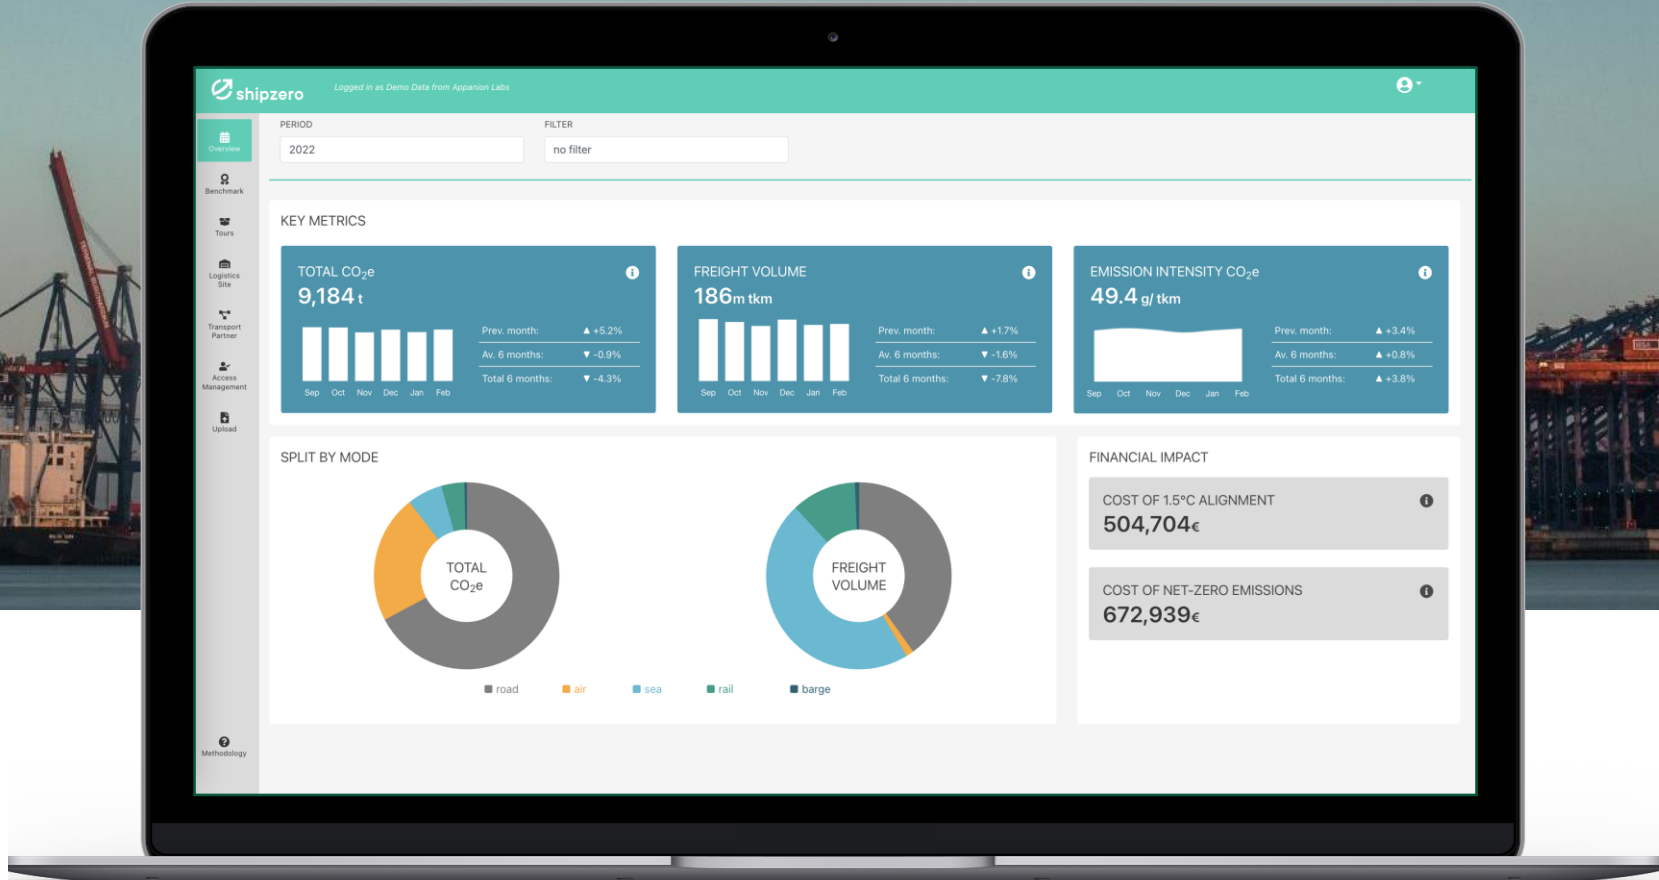

# The data platform for future-proof **emissions** management

OUR MISSION

We enable effective  
**emission reduction** in  
global freight transport.

14083:2023

14083:2023

DRIVING AMBITIOUS CORPORATE CLIMATE ACTION

# Lanfer Logistik

Compliant emissions data  
for audits and client reports

# Weigand Transporte

Tank logistics specialist  
reaching accurate results  
with over 90% primary data