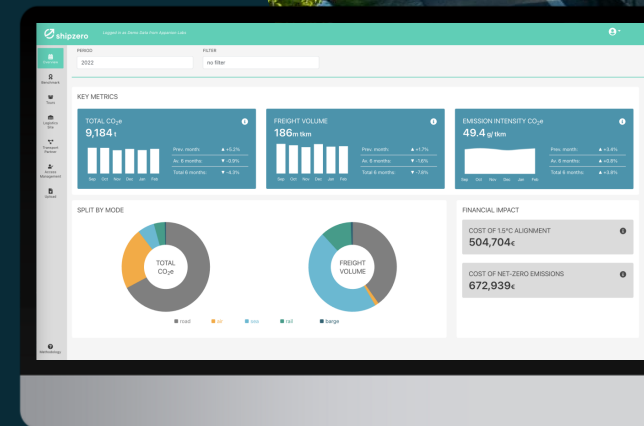

# The data platform for future-proof **emissions** management

OUR MISSION

We enable effective  
**emission reduction** in  
global freight transport.

14083:2023

14083:2023

DRIVING AMBITIOUS CORPORATE CLIMATE ACTION

# Weigand Transporte

Tank logistics specialist  
reaching accurate results  
with over 90% primary data